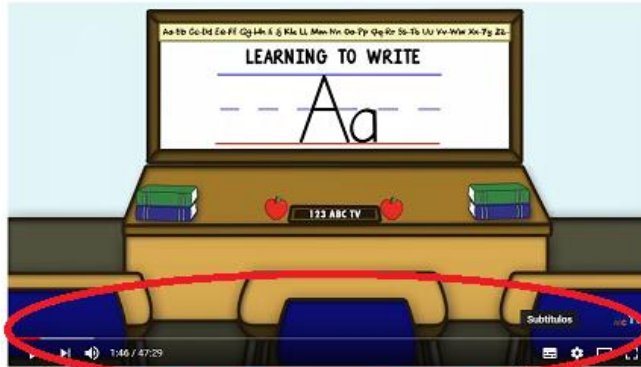

How to Write Letters A-Z - Learning to Write the Alphabet for Kids - Uppercase and Lowercase Letters

Acerca de la semana pasada/ About last week